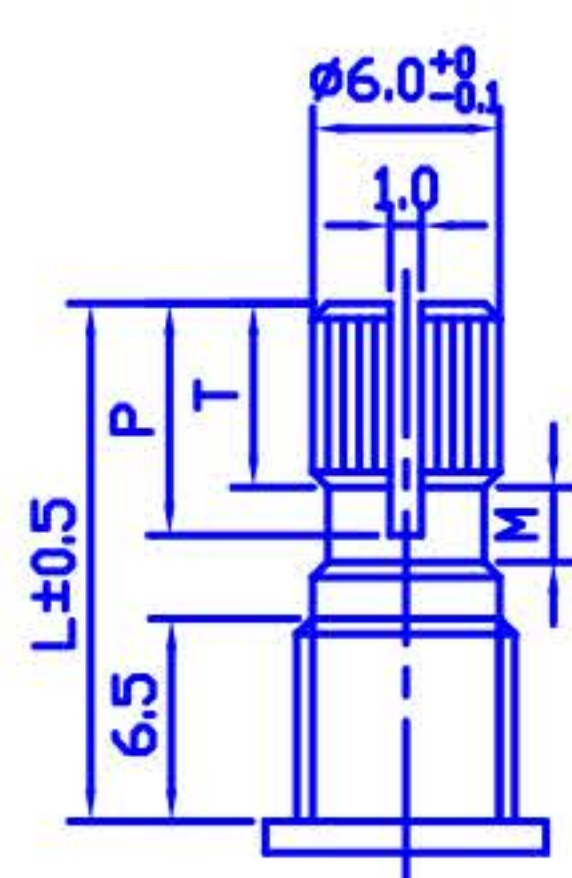

KQ-TYPE	L		P		T		M			
	10	12	15	17	17.5	18	20	25	30	35
L	10	12	15	17	17.5	18	20	25	30	35
P	2.5	4.5	7	9	9.5	10	12	14	14	14
T	2.5	3.5	6	8	7.5	8	10	12	12	12
M	1	1	1	1	2	2	2	2	2	4

惠州市弘旺电子有限公司

MTL	SPEC	DISPOSAL	UNIT SCALE				TITLE
△5			MM 2 / 1				DB-16K Series
△4			DRAWN	DESIGN	CHECK	APPROVAL	DWG NAME
△3							DB-16KS Series
△2							DWG NO.
△1	DEVISION	DATE	DESIGN				