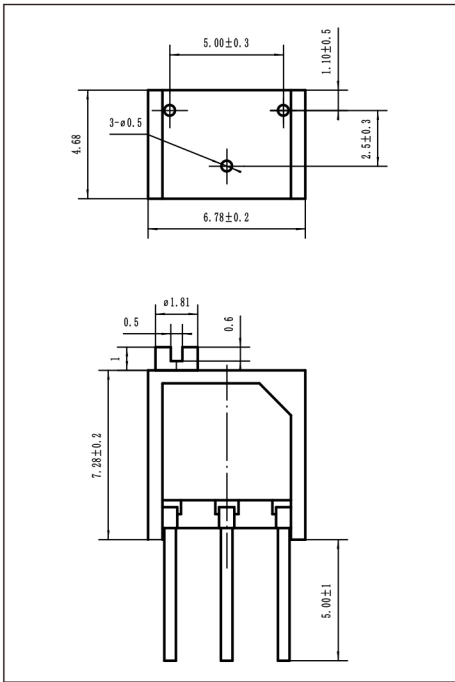

3266

Product Features:

1. Rated power: 0.25W
2. Precise & adjustable
3. Small size
4. 12 circles
5. Reliable performance
6. High Precision

3266W

3266X

3266W大头丝杆

3266X大头丝杆

3266Y

3266Z

3266W大头丝杆

3266X大头丝杆

3266P