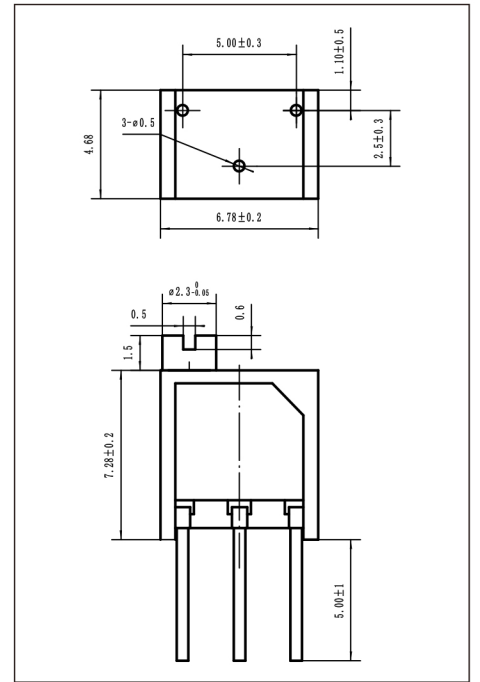

3266

Product Features:

1. Rated power: 0.25W
2. Precise & adjustable
3. Small size
4. 12 circles
5. Reliable performance
6. High Precision

3266W

3266X

3266W大头丝杆

3266X大头丝杆

3266Y

3266Z

3266W大头丝杆

3266X大头丝杆

3266P