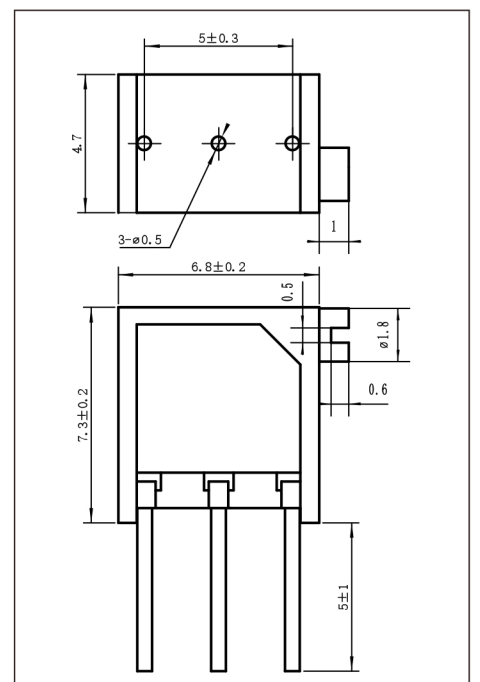

3266

Product Features:

1. Rated power: 0.25W
2. Precise & adjustable
3. Small size
4. 12 circles
5. Reliable performance
6. High Precision

3266W

3266X

3266W大头丝杆

3266X大头丝杆

3266Y

3266Z

3266W大头丝杆

3266X大头丝杆

3266P