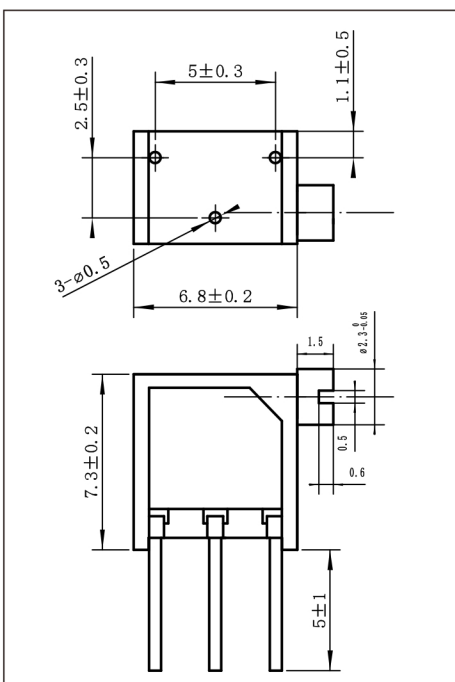

3266

Product Features:

1. Rated power: 0.25W
2. Precise & adjustable
3. Small size
4. 12 circles
5. Reliable performance
6. High Precision

3266W

3266X

3266W大头丝杆

3266X大头丝杆

3266Y

3266Z

3266W大头丝杆

3266X大头丝杆

3266P