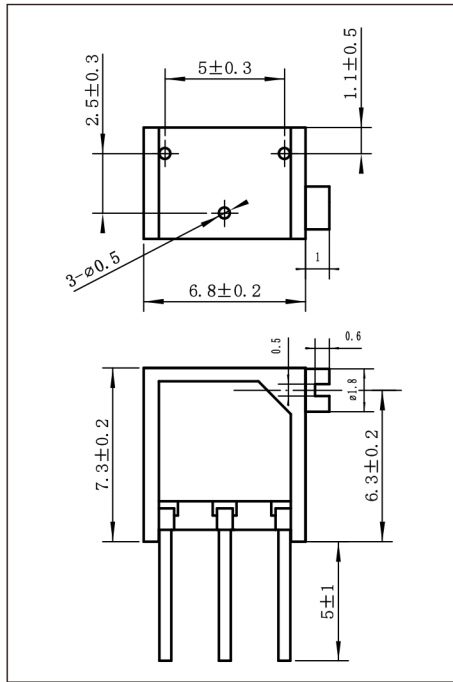

3266

Product Features:

1. Rated power: 0.25W
2. Precise & adjustable
3. Small size
4. 12 circles
5. Reliable performance
6. High Precision

3266W

3266X

3266W大头丝杆

3266X大头丝杆

3266Y

3266Z

3266W大头丝杆

3266X大头丝杆

3266P