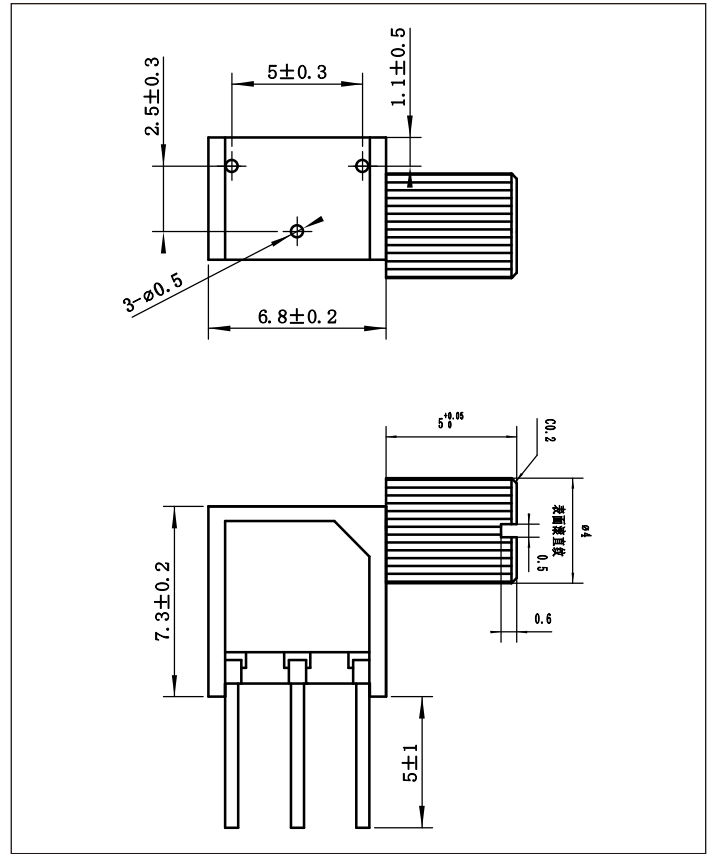

3266

Product Features:

1. Rated power: 0.25W
2. Precise & adjustable
3. Small size
4. 12 circles
5. Reliable performance
6. High Precision

3266W

3266X

3266W大头丝杆

3266X大头丝杆

3266Y

3266Z

3266W大头丝杆

3266X大头丝杆

3266P