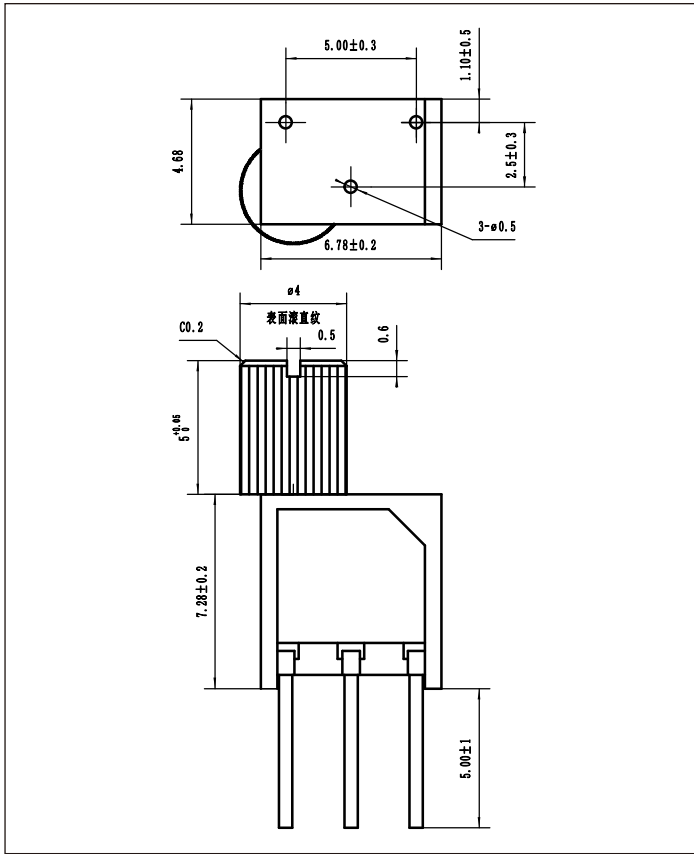

3266

Product Features:

1. Rated power: 0.25W
2. Precise & adjustable
3. Small size
4. 12 circles
5. Reliable performance
6. High Precision

3266W

3266X

3266W大头丝杆

3266X大头丝杆

3266Y

3266Z

3266W大头丝杆

3266X大头丝杆

3266P