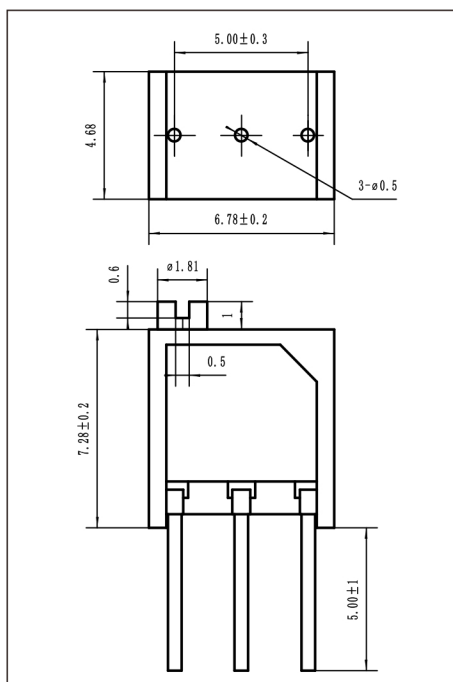

3266

Product Features:

1. Rated power: 0.25W
2. Precise & adjustable
3. Small size
4. 12 circles
5. Reliable performance
6. High Precision

3266W

3266X

3266W大头丝杆

3266X大头丝杆

3266Y

3266Z

3266W大头丝杆

3266X大头丝杆

3266P