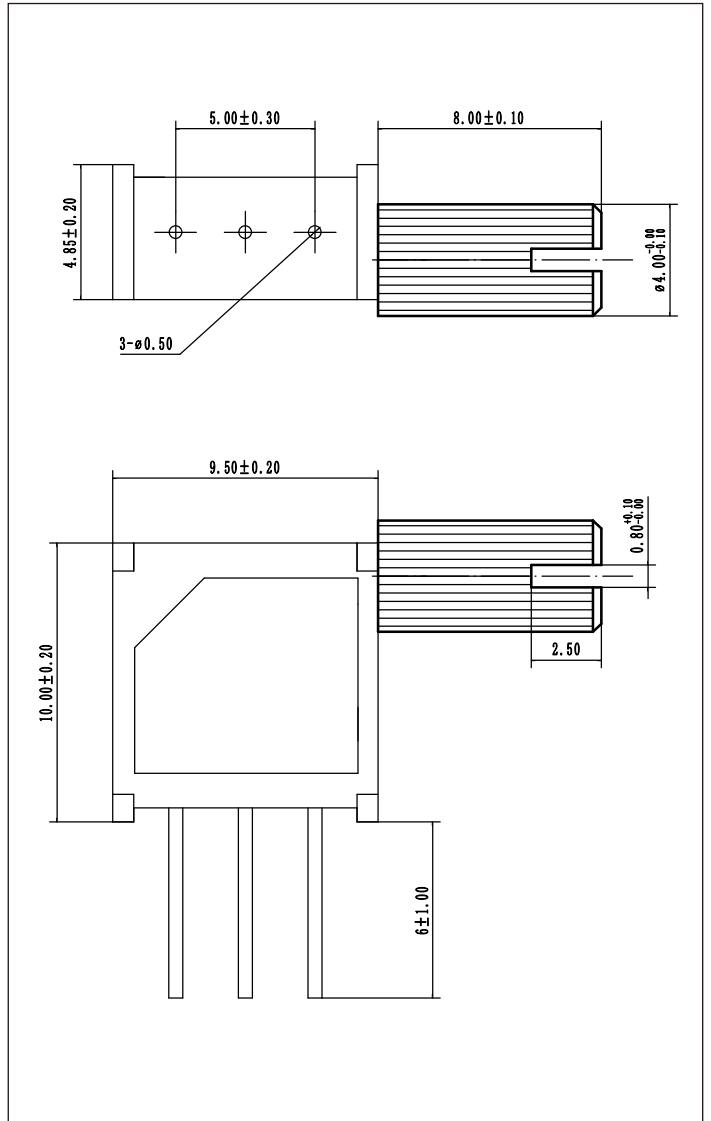

HOWANG ELECTRONICS

3296

Product Features:

1. Rated power: 0.5W
2. Precise & adjustable
3. Small size
4. 30 circles
5. Reliable performance
6. High Precision

3296顶调式

3296W

3296W-B

3296Y

3296U

3296P

3296P-A

3296W-C

3296侧调式

3296X

3296X-A

3296S