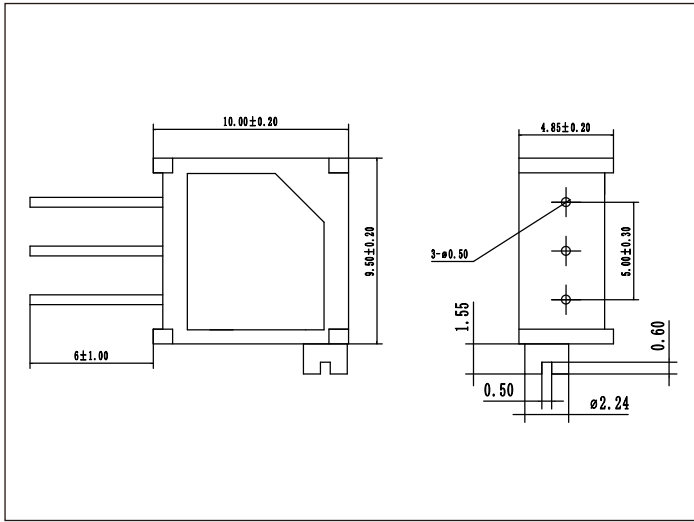

HOWANG ELECTRONICS

3296

Product Features:

1. Rated power: 0.5W
2. Precise & adjustable
3. Small size
4. 30 circles
5. Reliable performance
6. High Precision

3296顶调式

3296W

3296W-B

3296Y

3296U

3296P

3296P-A

3296W-C

3296侧调式

3296X

3296X-A

3296S