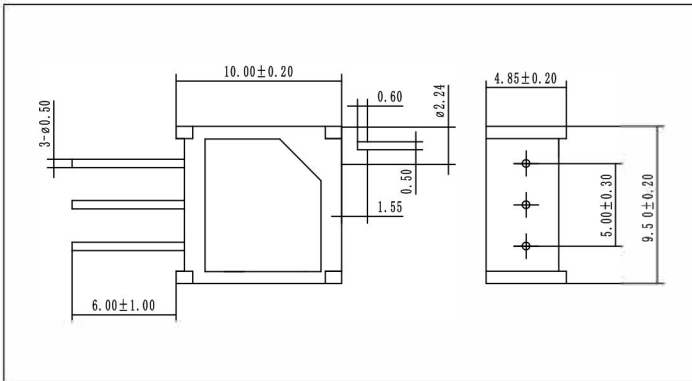

HOWANG ELECTRONICS

3296

Product Features:

1. Rated power: 0.5W
2. Precise & adjustable
3. Small size
4. 30 circles
5. Reliable performance
6. High Precision

3296顶调式

3296W

3296W-B

3296Y

3296U

3296P

3296P-A

3296W-C

3296侧调式

3296X

3296X-A

3296S