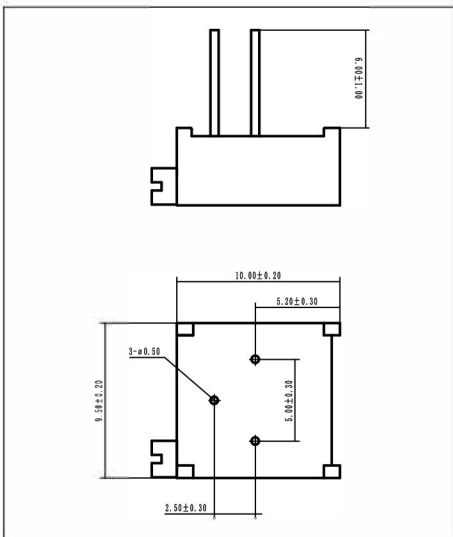

HOWANG ELECTRONICS

3296

Product Features:

1. Rated power: 0.5W
2. Precise & adjustable
3. Small size
4. 30 circles
5. Reliable performance
6. High Precision

3296顶调式

3296W

3296W-B

3296Y

3296U

3296P

3296P-A

3296W-C

3296侧调式

3296X

3296X-A

3296S