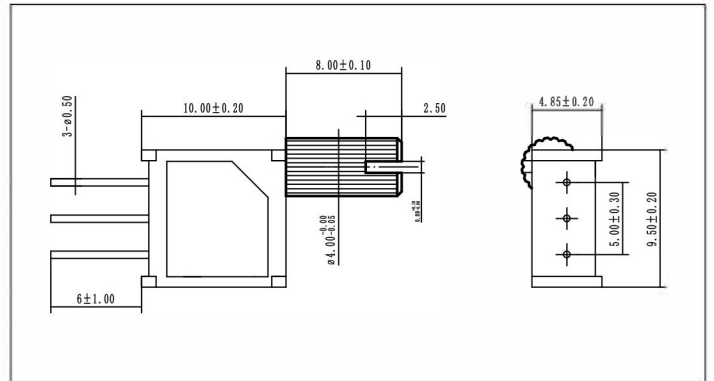

HOWANG ELECTRONICS

3296

Product Features:

1. Rated power: 0.5W
2. Precise & adjustable
3. Small size
4. 30 circles
5. Reliable performance
6. High Precision

3296顶调式

3296W

3296W-B

3296Y

3296U

3296P

3296P-A

3296W-C

3296侧调式

3296X

3296X-A

3296S