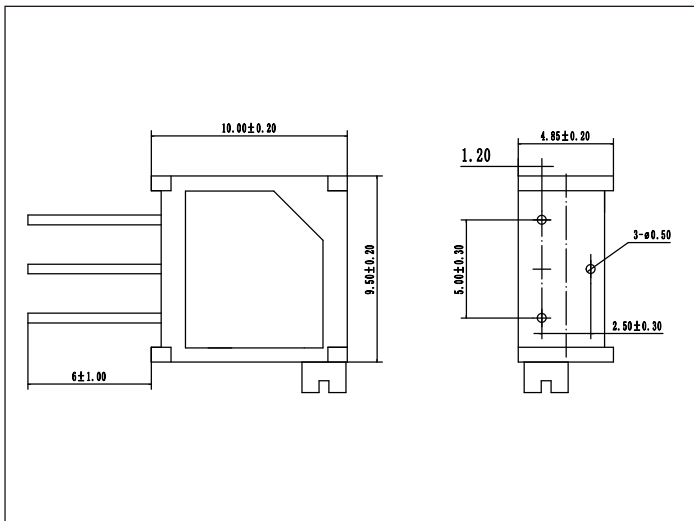

HOWANG ELECTRONICS

3296

Product Features:

1. Rated power: 0.5W
2. Precise & adjustable
3. Small size
4. 30 circles
5. Reliable performance
6. High Precision

3296顶调式

3296W

3296W-B

3296Y

3296U

3296P

3296P-A

3296W-C

3296侧调式

3296X

3296X-A

3296S