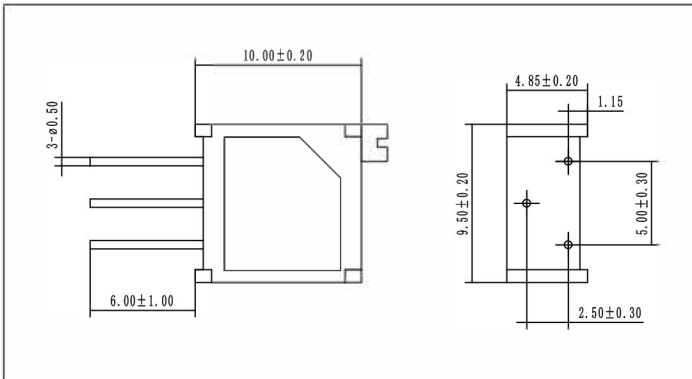

HOWANG ELECTRONICS

3296

Product Features:

1. Rated power: 0.5W
2. Precise & adjustable
3. Small size
4. 30 circles
5. Reliable performance
6. High Precision

3296顶调式

3296W

3296W-B

3296Y

3296U

3296P

3296P-A

3296W-C

3296侧调式

3296X

3296X-A

3296S