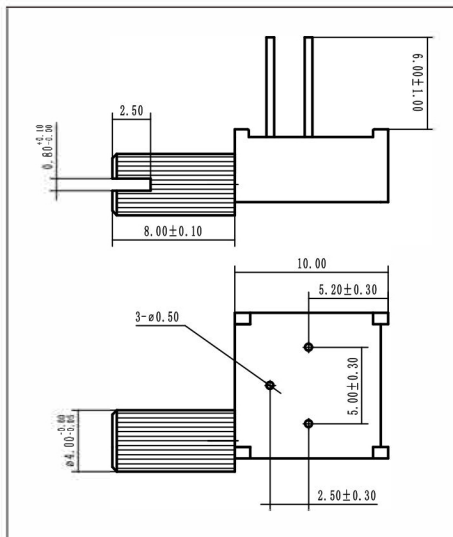

HOWANG ELECTRONICS

3296

Product Features:

1. Rated power: 0.5W
2. Precise & adjustable
3. Small size
4. 30 circles
5. Reliable performance
6. High Precision

3296顶调式

3296W

3296W-B

3296Y

3296U

3296P

3296P-A

3296W-C

3296侧调式

3296X

3296X-A

3296S