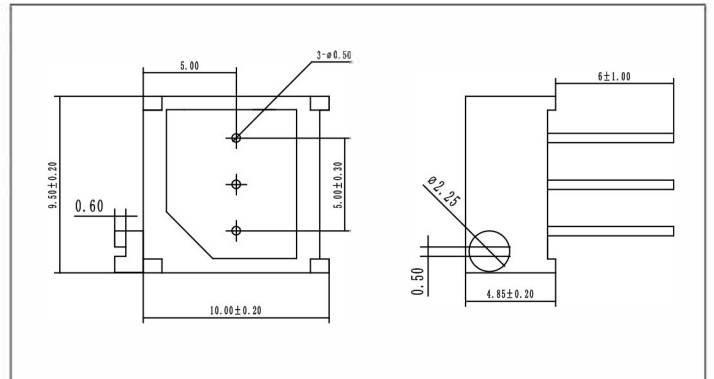

HOWANG ELECTRONICS

3296

Product Features:

1. Rated power: 0.5W
2. Precise & adjustable
3. Small size
4. 30 circles
5. Reliable performance
6. High Precision

3296顶调式

3296W

3296W-B

3296Y

3296U

3296P

3296P-A

3296W-C

3296侧调式

3296X

3296X-A

3296S