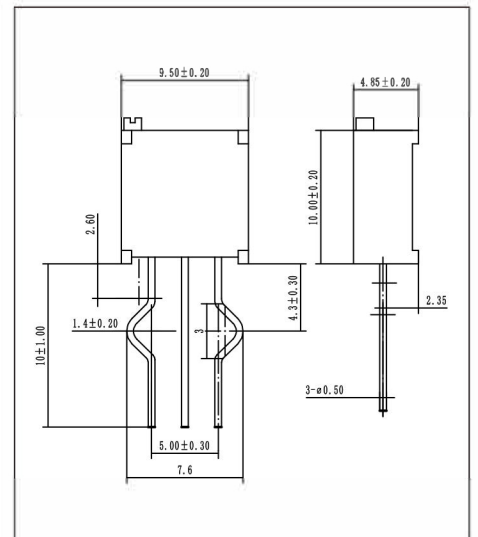

HOWANG ELECTRONICS

3296

Product Features:

1. Rated power: 0.5W
2. Precise & adjustable
3. Small size
4. 30 circles
5. Reliable performance
6. High Precision

3296顶调式

3296W

3296W-B

3296Y

3296U

3296P

3296P-A

3296W-C

3296侧调式

3296X

3296X-A

3296S