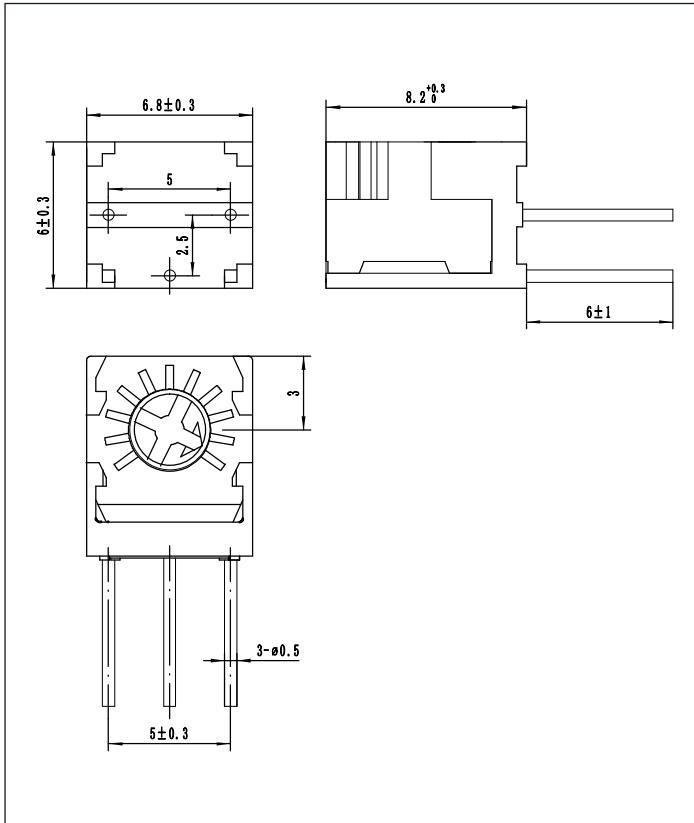

3323

Product Features:

1. Rated power: 0.5W
2. Precise & adjustable
3. Small size
4. Single loop adjustment
5. Reliable performance
6. High Precision

3323顶调式

3323P

3323P-1

3323Y

3323U

3323F

3323R

3323侧调式

3323S

3323W

3323V