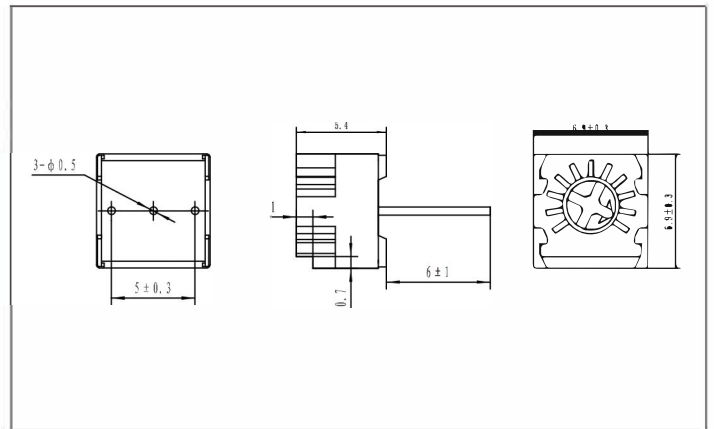

3323

Product Features:

1. Rated power: 0.5W
2. Precise & adjustable
3. Small size
4. Single loop adjustment
5. Reliable performance
6. High Precision

3323顶调式

3323P

3323P-1

3323Y

3323U

3323F

3323R

3323侧调式

3323S

3323W

3323V