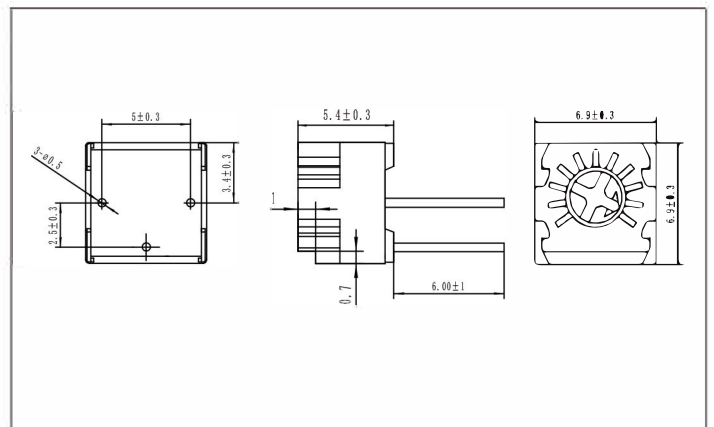

3323

Product Features:

1. Rated power: 0.5W
2. Precise & adjustable
3. Small size
4. Single loop adjustment
5. Reliable performance
6. High Precision

3323顶调式

3323P

3323P-1

3323Y

3323U

3323F

3323R

3323侧调式

3323S

3323W

3323V