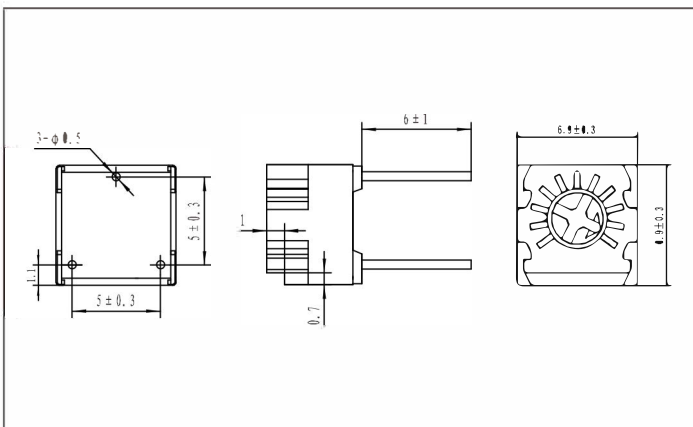

3323

Product Features:

1. Rated power: 0.5W
2. Precise & adjustable
3. Small size
4. Single loop adjustment
5. Reliable performance
6. High Precision

3323顶调式

3323P

3323P-1

3323Y

3323U

3323F

3323R

3323侧调式

3323S

3323W

3323V