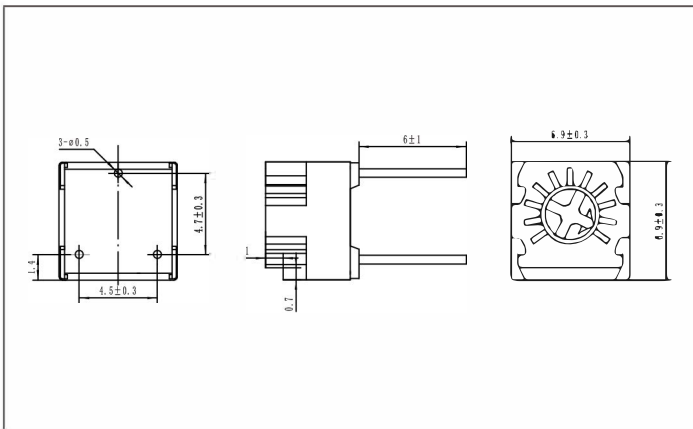

3323

Product Features:

1. Rated power: 0.5W
2. Precise & adjustable
3. Small size
4. Single loop adjustment
5. Reliable performance
6. High Precision

3323顶调式

3323P

3323P-1

3323Y

3323U

3323F

3323R

3323侧调式

3323S

3323W

3323V