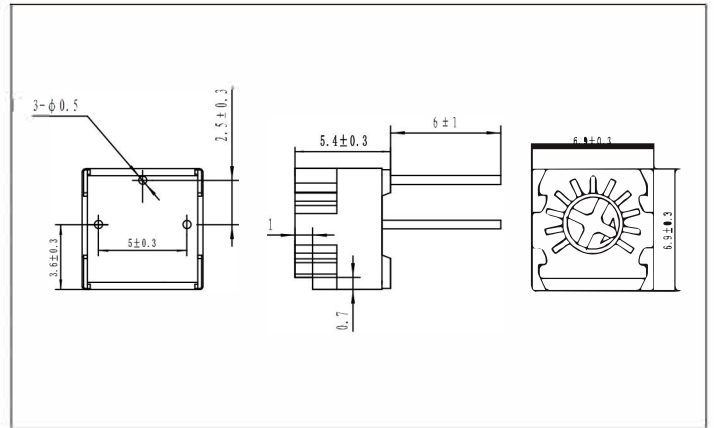

3323

Product Features:

1. Rated power: 0.5W
2. Precise & adjustable
3. Small size
4. Single loop adjustment
5. Reliable performance
6. High Precision

3323顶调式

3323P

3323P-1

3323Y

3323U

3323F

3323R

3323侧调式

3323S

3323W

3323V