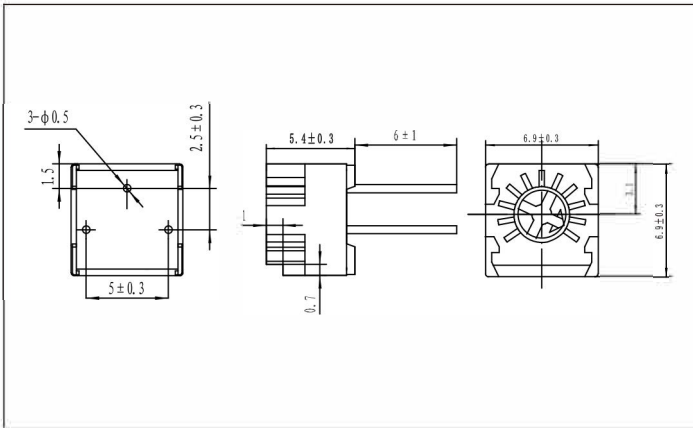

3323

Product Features:

1. Rated power: 0.5W
2. Precise & adjustable
3. Small size
4. Single loop adjustment
5. Reliable performance
6. High Precision

3323顶调式

3323P

3323P-1

3323Y

3323U

3323F

3323R

3323侧调式

3323S

3323W

3323V