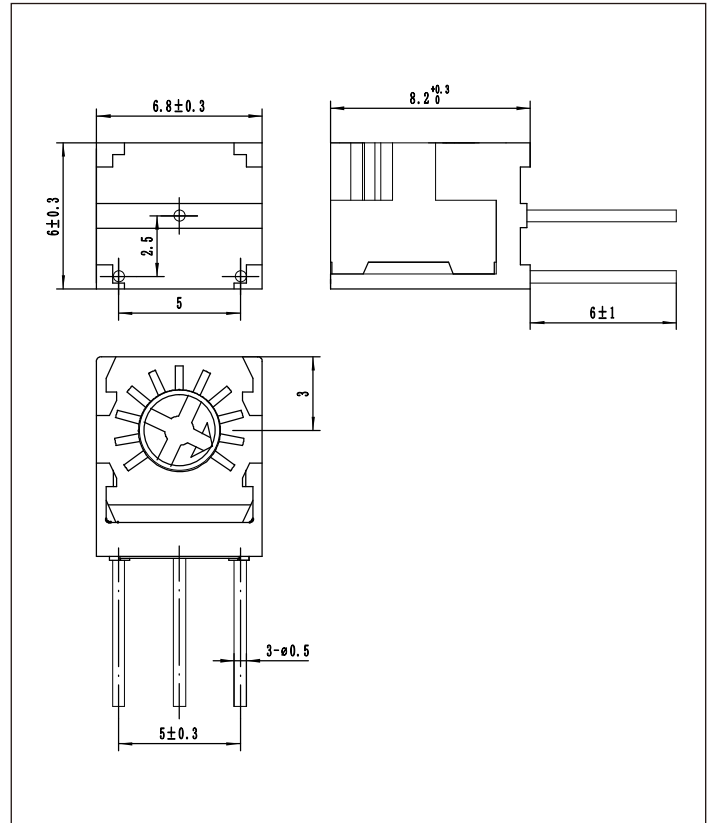

3323

Product Features:

1. Rated power: 0.5W
2. Precise & adjustable
3. Small size
4. Single loop adjustment
5. Reliable performance
6. High Precision

3323顶调式

3323P

3323P-1

3323Y

3323U

3323F

3323R

3323侧调式

3323S

3323W

3323V