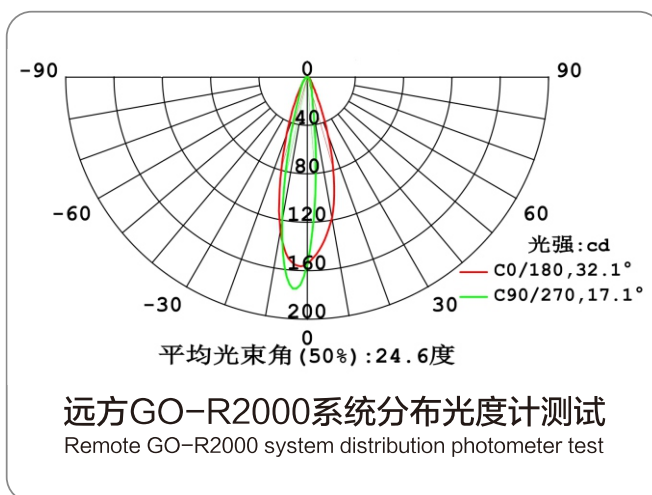

光曲线图 Light curve

<http://www.runlianlens.com>

商城: <http://runlian2014.1688.com>

<http://rlzm888.1688.com>