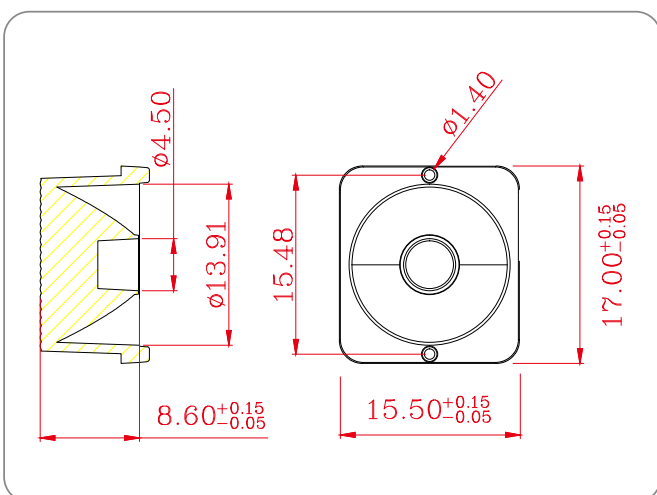

产品规格书

PRODUCT SPECIFICATION

【 型号/Model:RL-2835D15FLC-15 × 30° 】

产品图片 Product picture

规格参数 Specification parameters

长度 × 宽度 × 高度	15.50 × 17.00 × 8.60 MM
材质(Material)	光学级PC(Grade PC)
光束角度(Beam Angle)	15 × 30°
透光率(Lens Transmission)	88%
标准(CoD)	SGS/ROHS
适配光源(Matched LED)	2835/3535
适用于(Application)	柔性线条灯、洗墙灯、投光灯、侧发光等 Flexible line lights, wall washing lights, projection lights, side lights, etc.
产品优势(Product advantage)	产品尺寸小、窄宽板都可用。外观大气美观；整体效果好，光斑柔和。Small size, narrow and wide plates are available. The appearance is atmospheric and beautiful; The overall effect is good and the light spot is soft.

产品尺寸图 Product Size

光曲线图 Light curve

<http://www.runlianlens.com>

商城: <http://runlian2014.1688.com>

<http://rlzm888.1688.com>