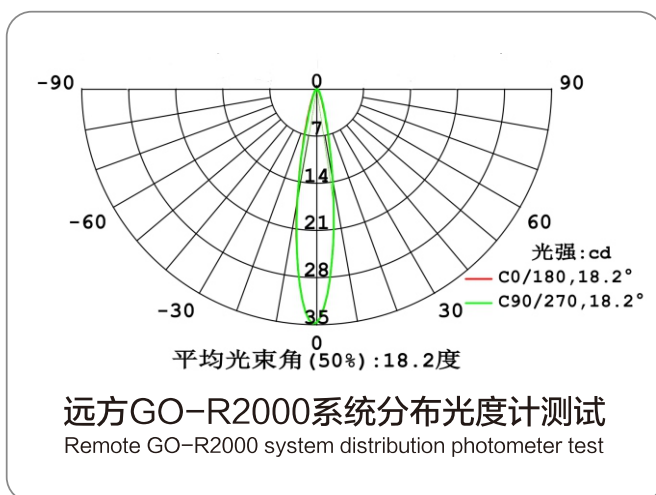

光曲线图 Light curve

<http://www.runlianlens.com>

商城: <http://runlian2014.1688.com>

<http://rlzm888.1688.com>