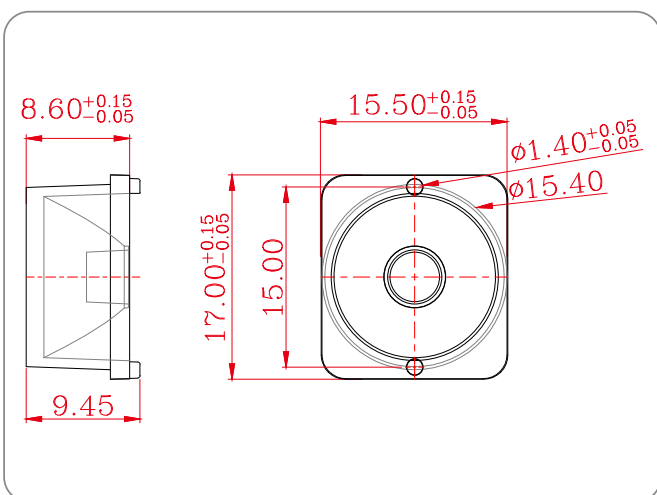

产品规格书

PRODUCT SPECIFICATION

【 型号/Model:RL-2835D15FGM-15° 】

产品图片 Product picture

规格参数 Specification parameters

长度×宽度×高度	17.0 × 15.5 × 9.45 MM
材质(Material)	光学级PC(Grade PC)
光束角度(Beam Angle)	15°
透光率(Lens Transmission)	88%
标准(CoD)	SGS/ROHS
适配光源(Matched LED)	2835/3535
适用于(Application)	柔性线条灯、洗墙灯、投光灯、户外照明等 Flexible line lamp、Advertising light box, module, side lighting, and so on.
产品优势(Product advantage)	产品尺寸小、窄宽板都可用。外观大气美观；整体效果好，光斑柔和。Small size, narrow and wide plates are available. The appearance is atmospheric and beautiful; The overall effect is good and the light spot is soft.

产品尺寸图 Product Size

光曲线图 Light curve

<http://www.runlianlens.com>

商城: <http://runlian2014.1688.com>

<http://rlzm888.1688.com>