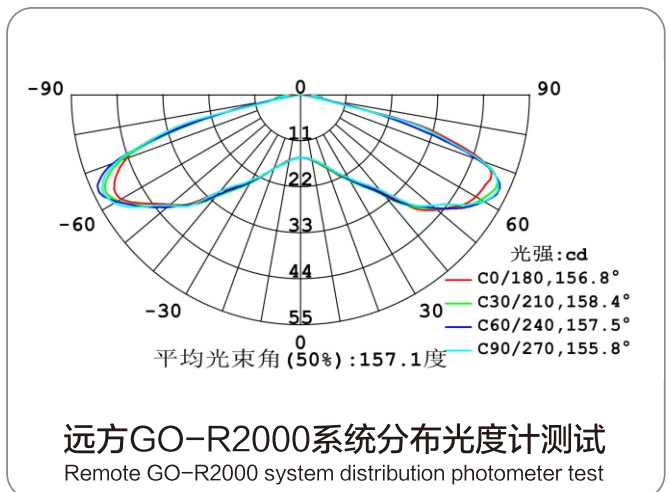

光曲线图 Light curve

<http://www.runlianlens.com>

商城: <http://runlian2014.1688.com>

<http://rlzm888.1688.com>