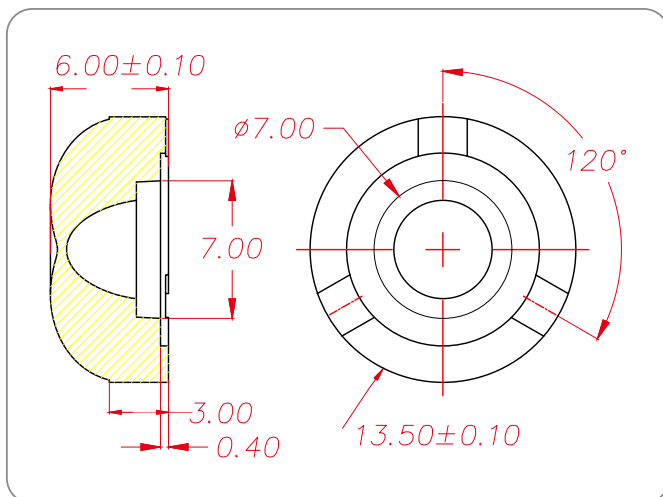

### PRODUCT SPECIFICATION

【型号/Model: RL-5050RGB-D13.5GF03-160°】

产品图片 Product picture

规格参数 Specification parameters

直径×高度(Dimension×Height)	13.50×6.00 MM
材质(Material)	光学级PMMA(Grade PMMA)
光束角度(Beam Angle)	160°
透光率(Lens Transmission)	93%
标准(CoD)	SGS/ROHS
适配光源(Matched LED)	<b>5050</b>
适用于(Application)	面板灯、吸顶灯、漫反射等 spot light, stage light, under water light, outside lighting.
产品优势(Product advantage)	外观大气, 光斑均匀、照度高、无黄斑、无暗区 Nice shape, uniform lighting with high illumination.

产品尺寸图 Product Size

光曲线图 Light curve

<http://www.runlianlens.com>

商城: <http://runlian2014.1688.com>

<http://rlzm888.1688.com>