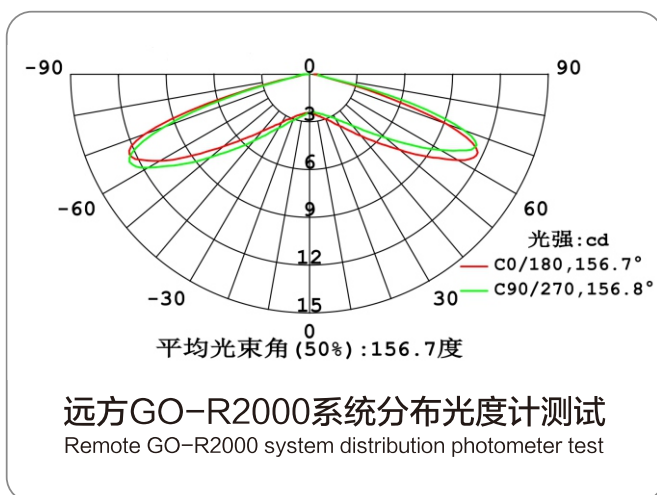

光曲线图 Light curve

<http://www.runlianlens.com>

商城: <http://runlian2014.1688.com>

<http://rlzm888.1688.com>