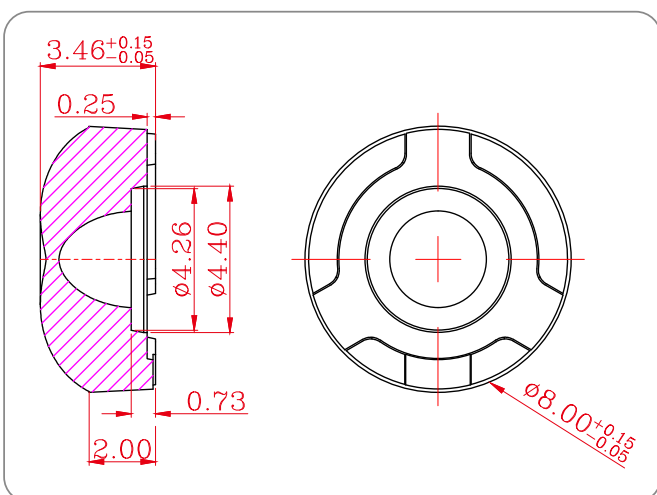

产品规格书

PRODUCT SPECIFICATION

【型号/Model:RL-2835D8L-160°】

产品图片 Product picture

规格参数 Specification parameters

长度×宽度×高度	8.00 × 3.46 MM
材质(Material)	光学级PMMA(Grade PMMA)
光束角度(Beam Angle)	160°
透光率(Lens Transmission)	93%
标准(CoD)	SGS/ROHS
适配光源(Matched LED)	2835/3535
适用于(Application)	吸顶灯、柔性灯带等 Flexible line lights, wall washing lights, projection lights, side lights, etc.
产品优势(Product advantage)	产品尺寸小、窄宽板都可用。整体效果好，光斑柔和。Small size, narrow and wide plates are available. The appearance is good and the light spot is soft.

产品尺寸图 Product Size

光曲线图 Light curve

<http://www.runlianlens.com>

商城: <http://runlian2014.1688.com>

<http://rlzm888.1688.com>